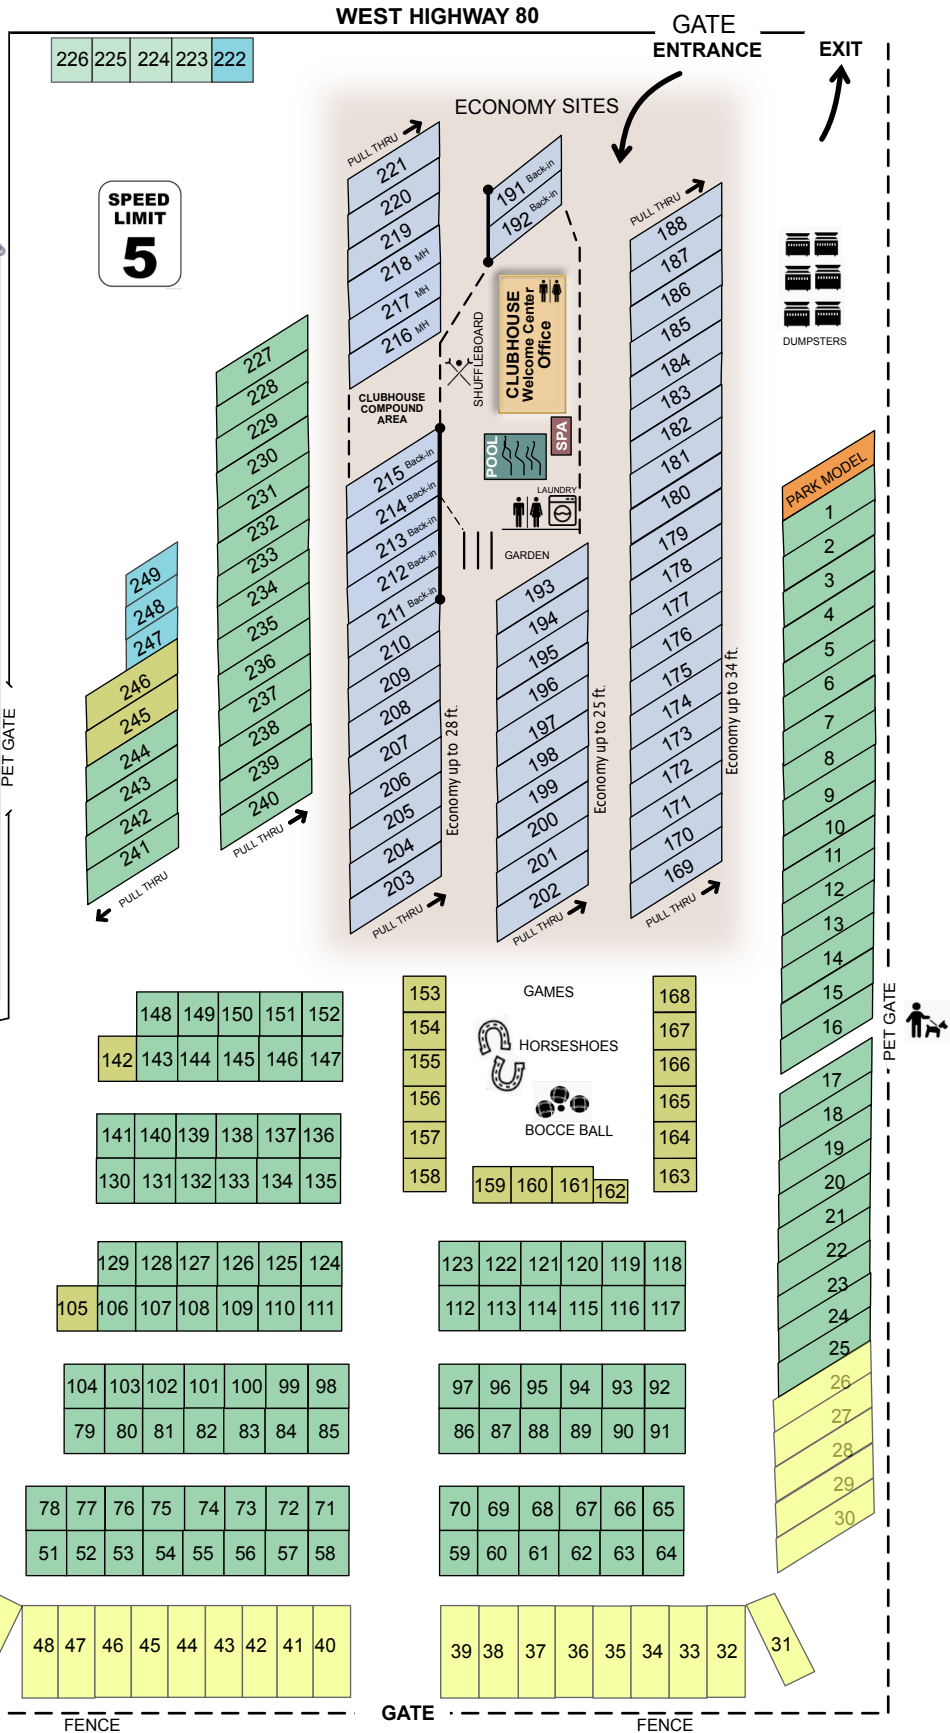

3707 WEST HIGHWAY 80
(928)750-3775
www.pilotknobrvcamping.com

Arizona Time

Office hours: 9 - 4 p.m. daily. Contact night host for assistance from 4 p.m. - 10 p.m.

Check-out: 11 a.m. No refunds for early departure.

Quiet Hours: 10 p.m. to 9 a.m.

Emergencies: After calling 911 immediately, notify the staff.

Children must be accompanied by an adult at all times.

Pets: must be leashed and attended at all times. Pets are not allowed to run at large and are not allowed in any building, or in the pool area.

Holding Tank: Only FORMALDEHYDE-FREE products in your holding tanks and NO BLEACH.

Sewer: Sewer line connections must be reasonably sealed by means of a "sewer donut" or connection device that does not allow odor to escape the connection.

Fires: No open fires permitted on the resort.